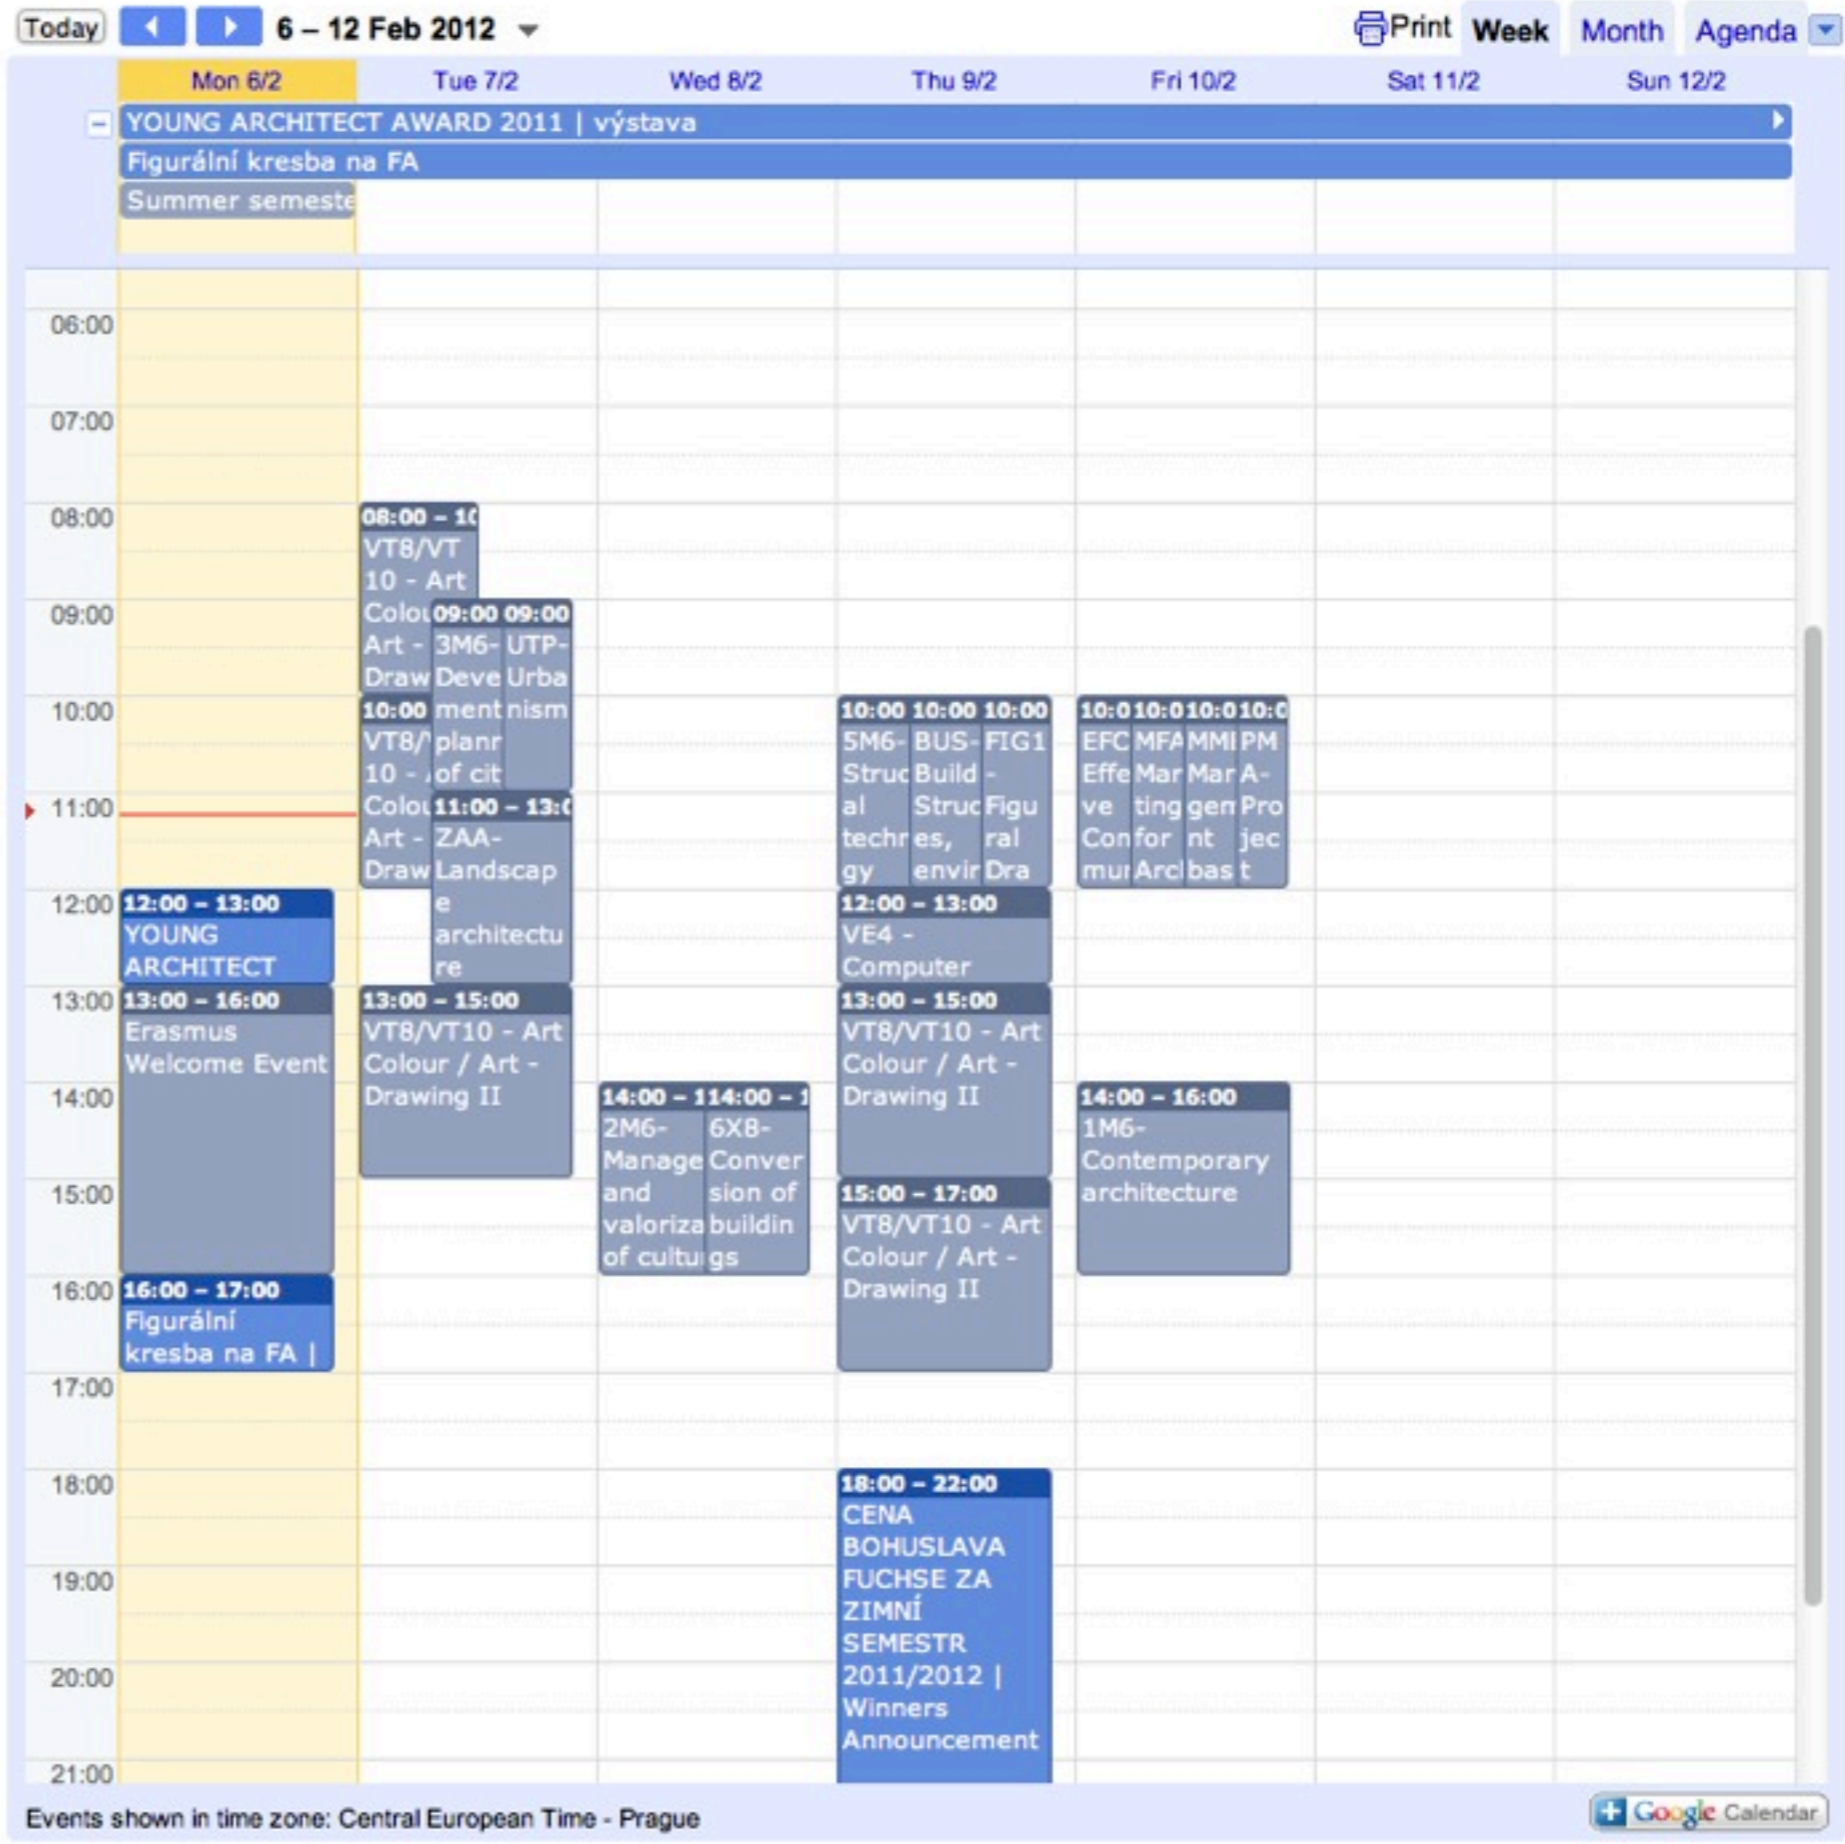

<http://www.fa.vutbr.cz/home/international/IOFA/CALENDAR.html>